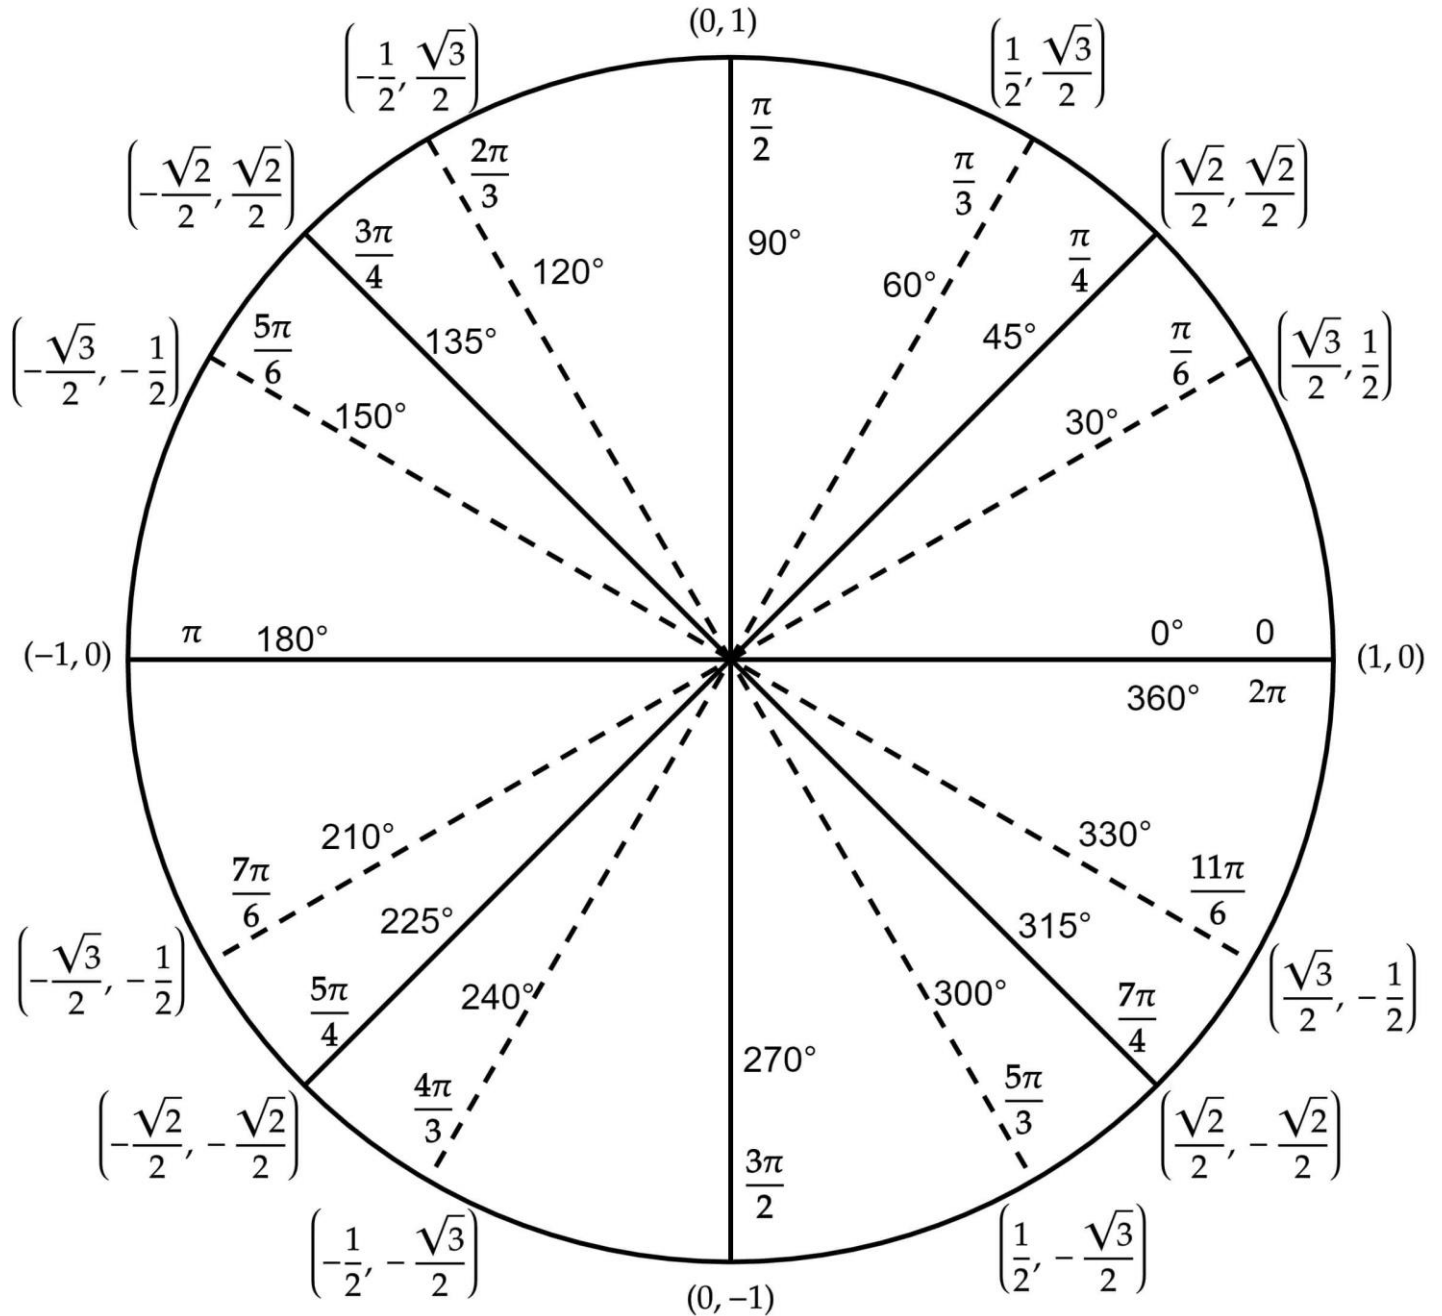

The Unit Circle

Positive functions: **sin, csc**

Negative functions: **cos, tan, sec, cot**

Positive functions: **sin, cos, tan, sec, csc, cot**

Negative functions: **none**

Positive functions: **tan, cot**

Negative functions: **sin, cos, sec, csc**

Positive functions: **cos, sec**

Negative functions: **sin, tan, csc, cot**